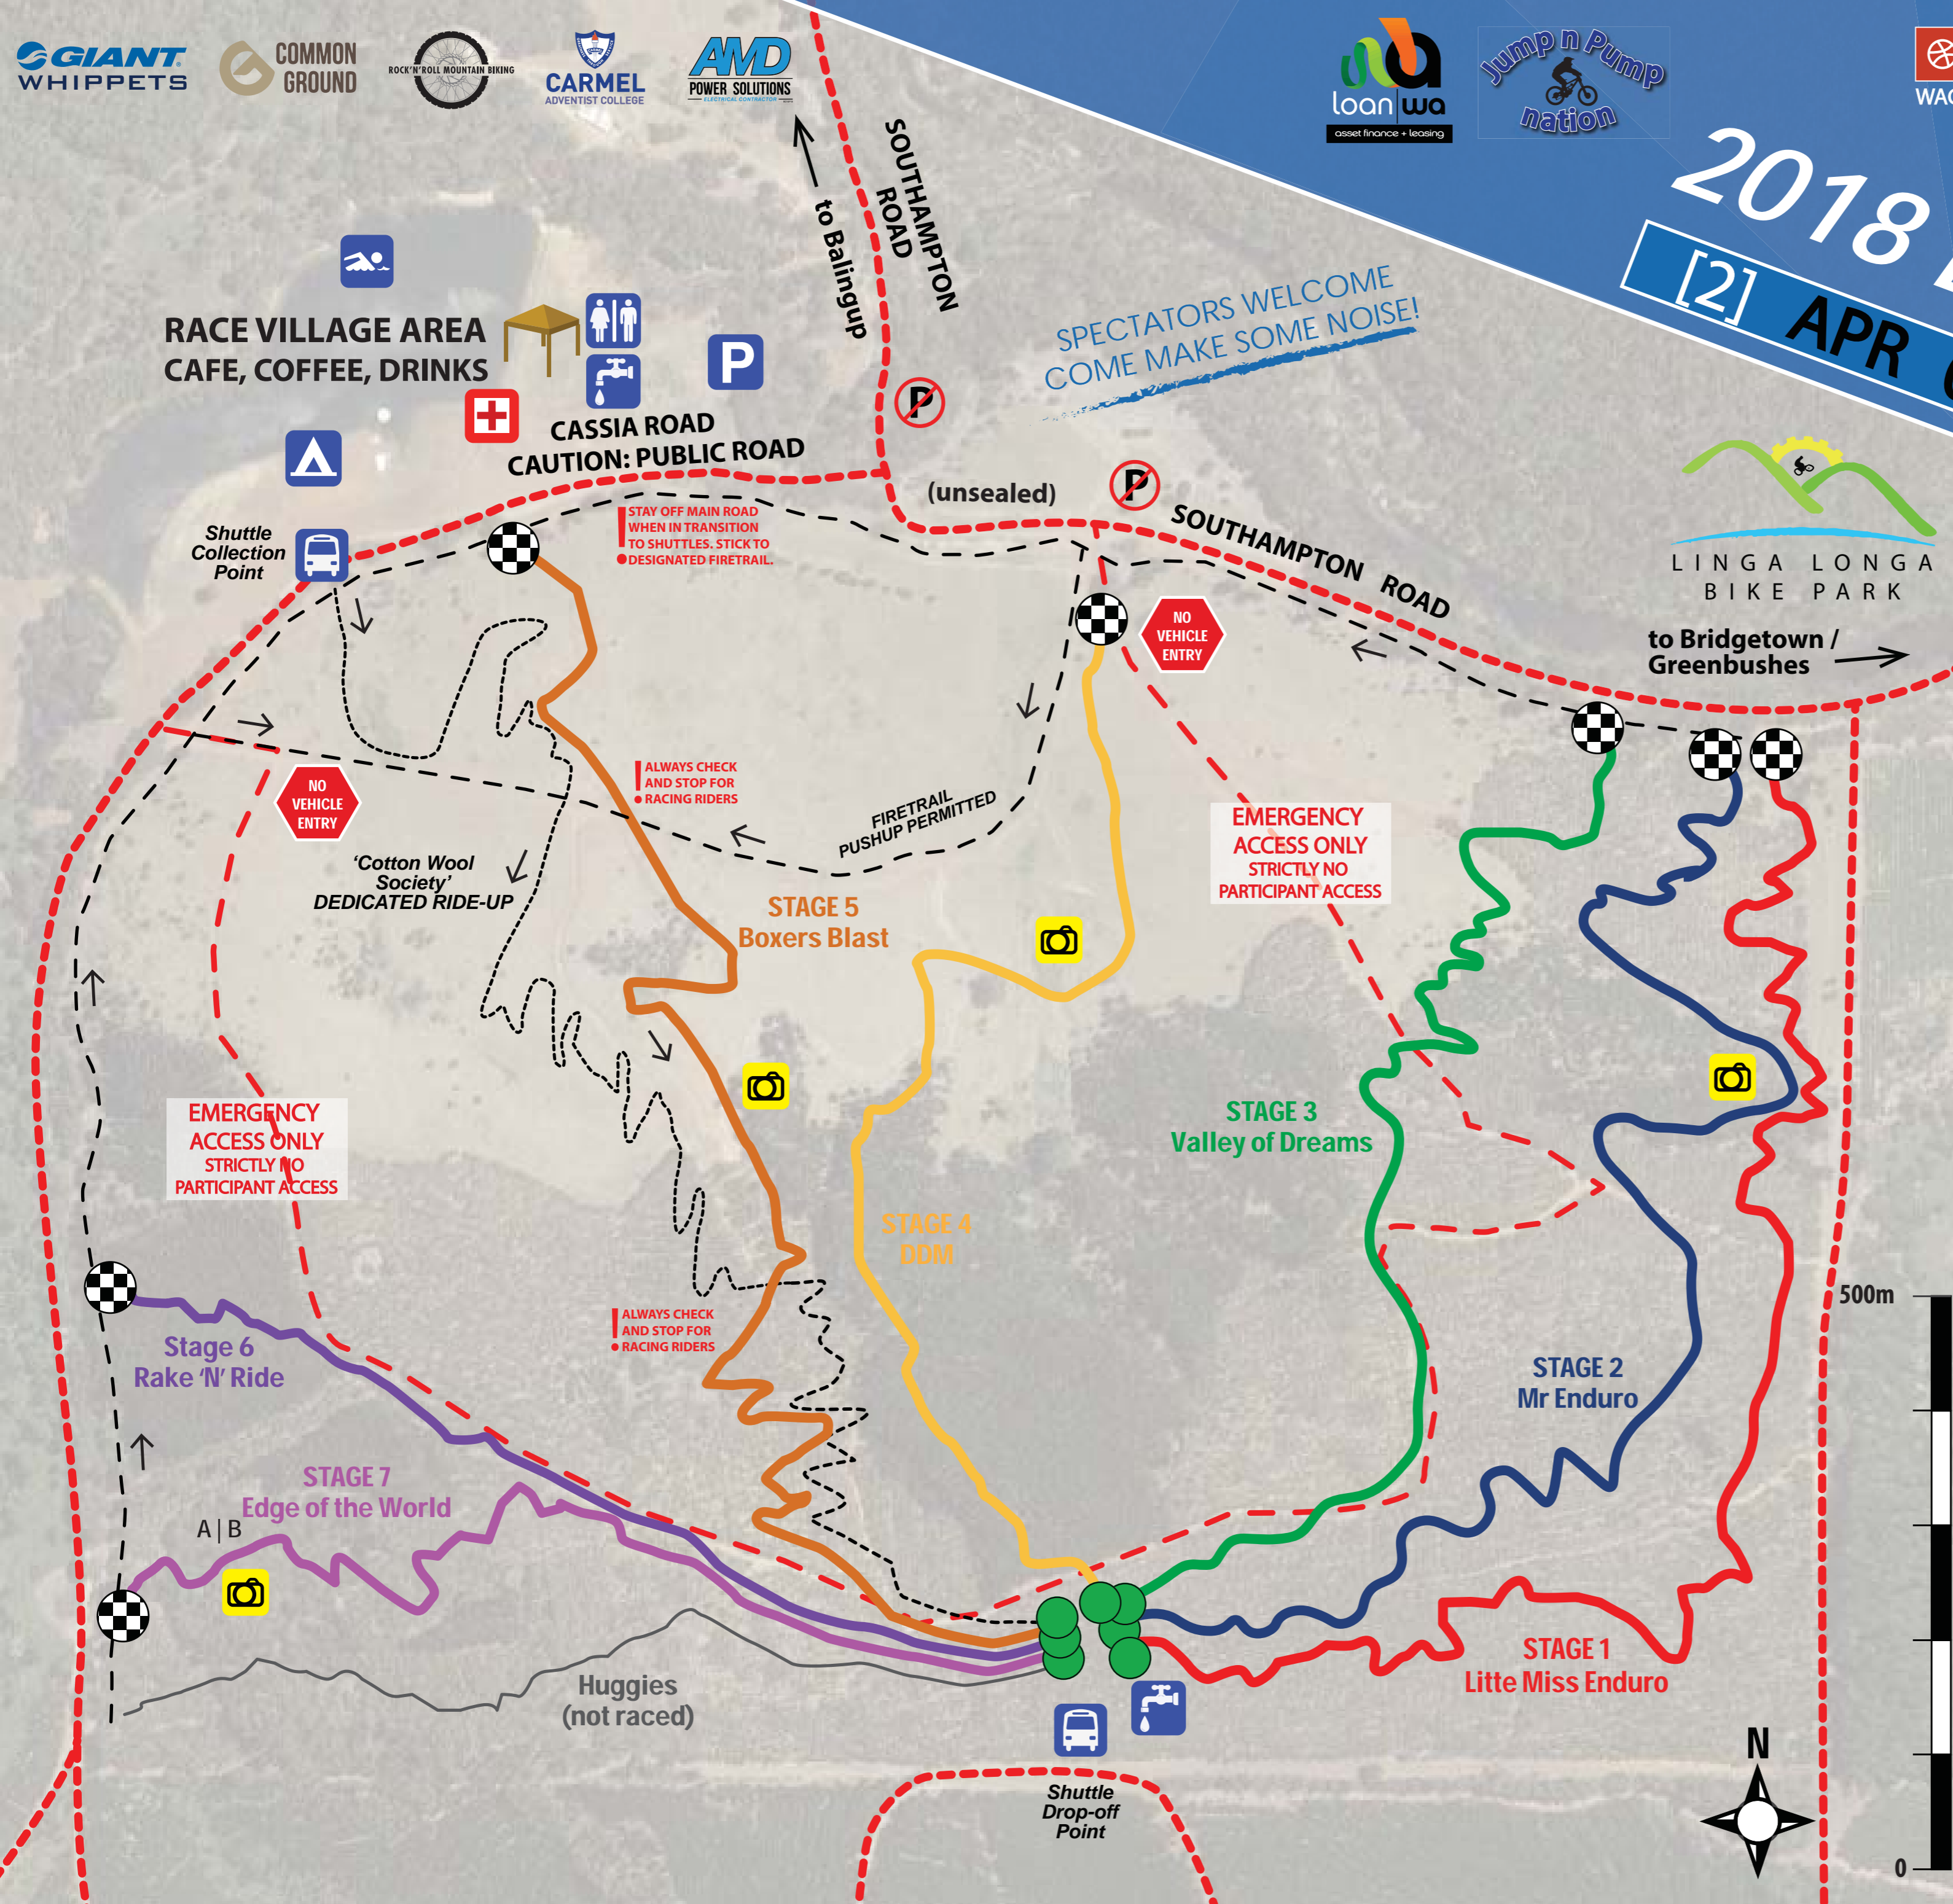

2018 ENDURO [2] APR 08 LINGA LONGA

EVENT SCHEDULE

- FRIDAY 6th April**
 9:30am Linga Longa Bike Park Shuttles Start
 3:30pm LLBP Shuttles Finish
- SATURDAY 7th April**
 9:30am LLBP Shuttles Start / WAGE Practise Start
 3:30pm LLBP Shuttles Finish / WAGE Practise Finish
- SUNDAY 8th April - raceday!**
 8:20am GIANT Whippets Race Briefing
 Shuttled to Stage 1
 Collected and shuttled to Stage 5 - finish
- 9:20am WAGE Main Event Race Briefing
 Shuttle lifts in operation
 Elite and Expert
 - all stages but Stage 5 last
 - must ride up at least twice
- All other categories
 - all stages any order (pending Whippets finish)
 - must ride up at least once

*All: Stage 7 must be completed within your first three stages.
 Timing will be closed and moved to Stage 5.*

- 2:00pm Course Closure
- 2:15pm Presentations (approx)

Cafe open all weekend thanks to 'Cakes by Tasty Edibles'

- Race Village
- Fire track for Emergency Vehicle Access
- Fire track for rider transition
- Rider Transition Path
- Parking
- Toilets
- Medical Assistance
- Water Available
- Spectator Opportunity