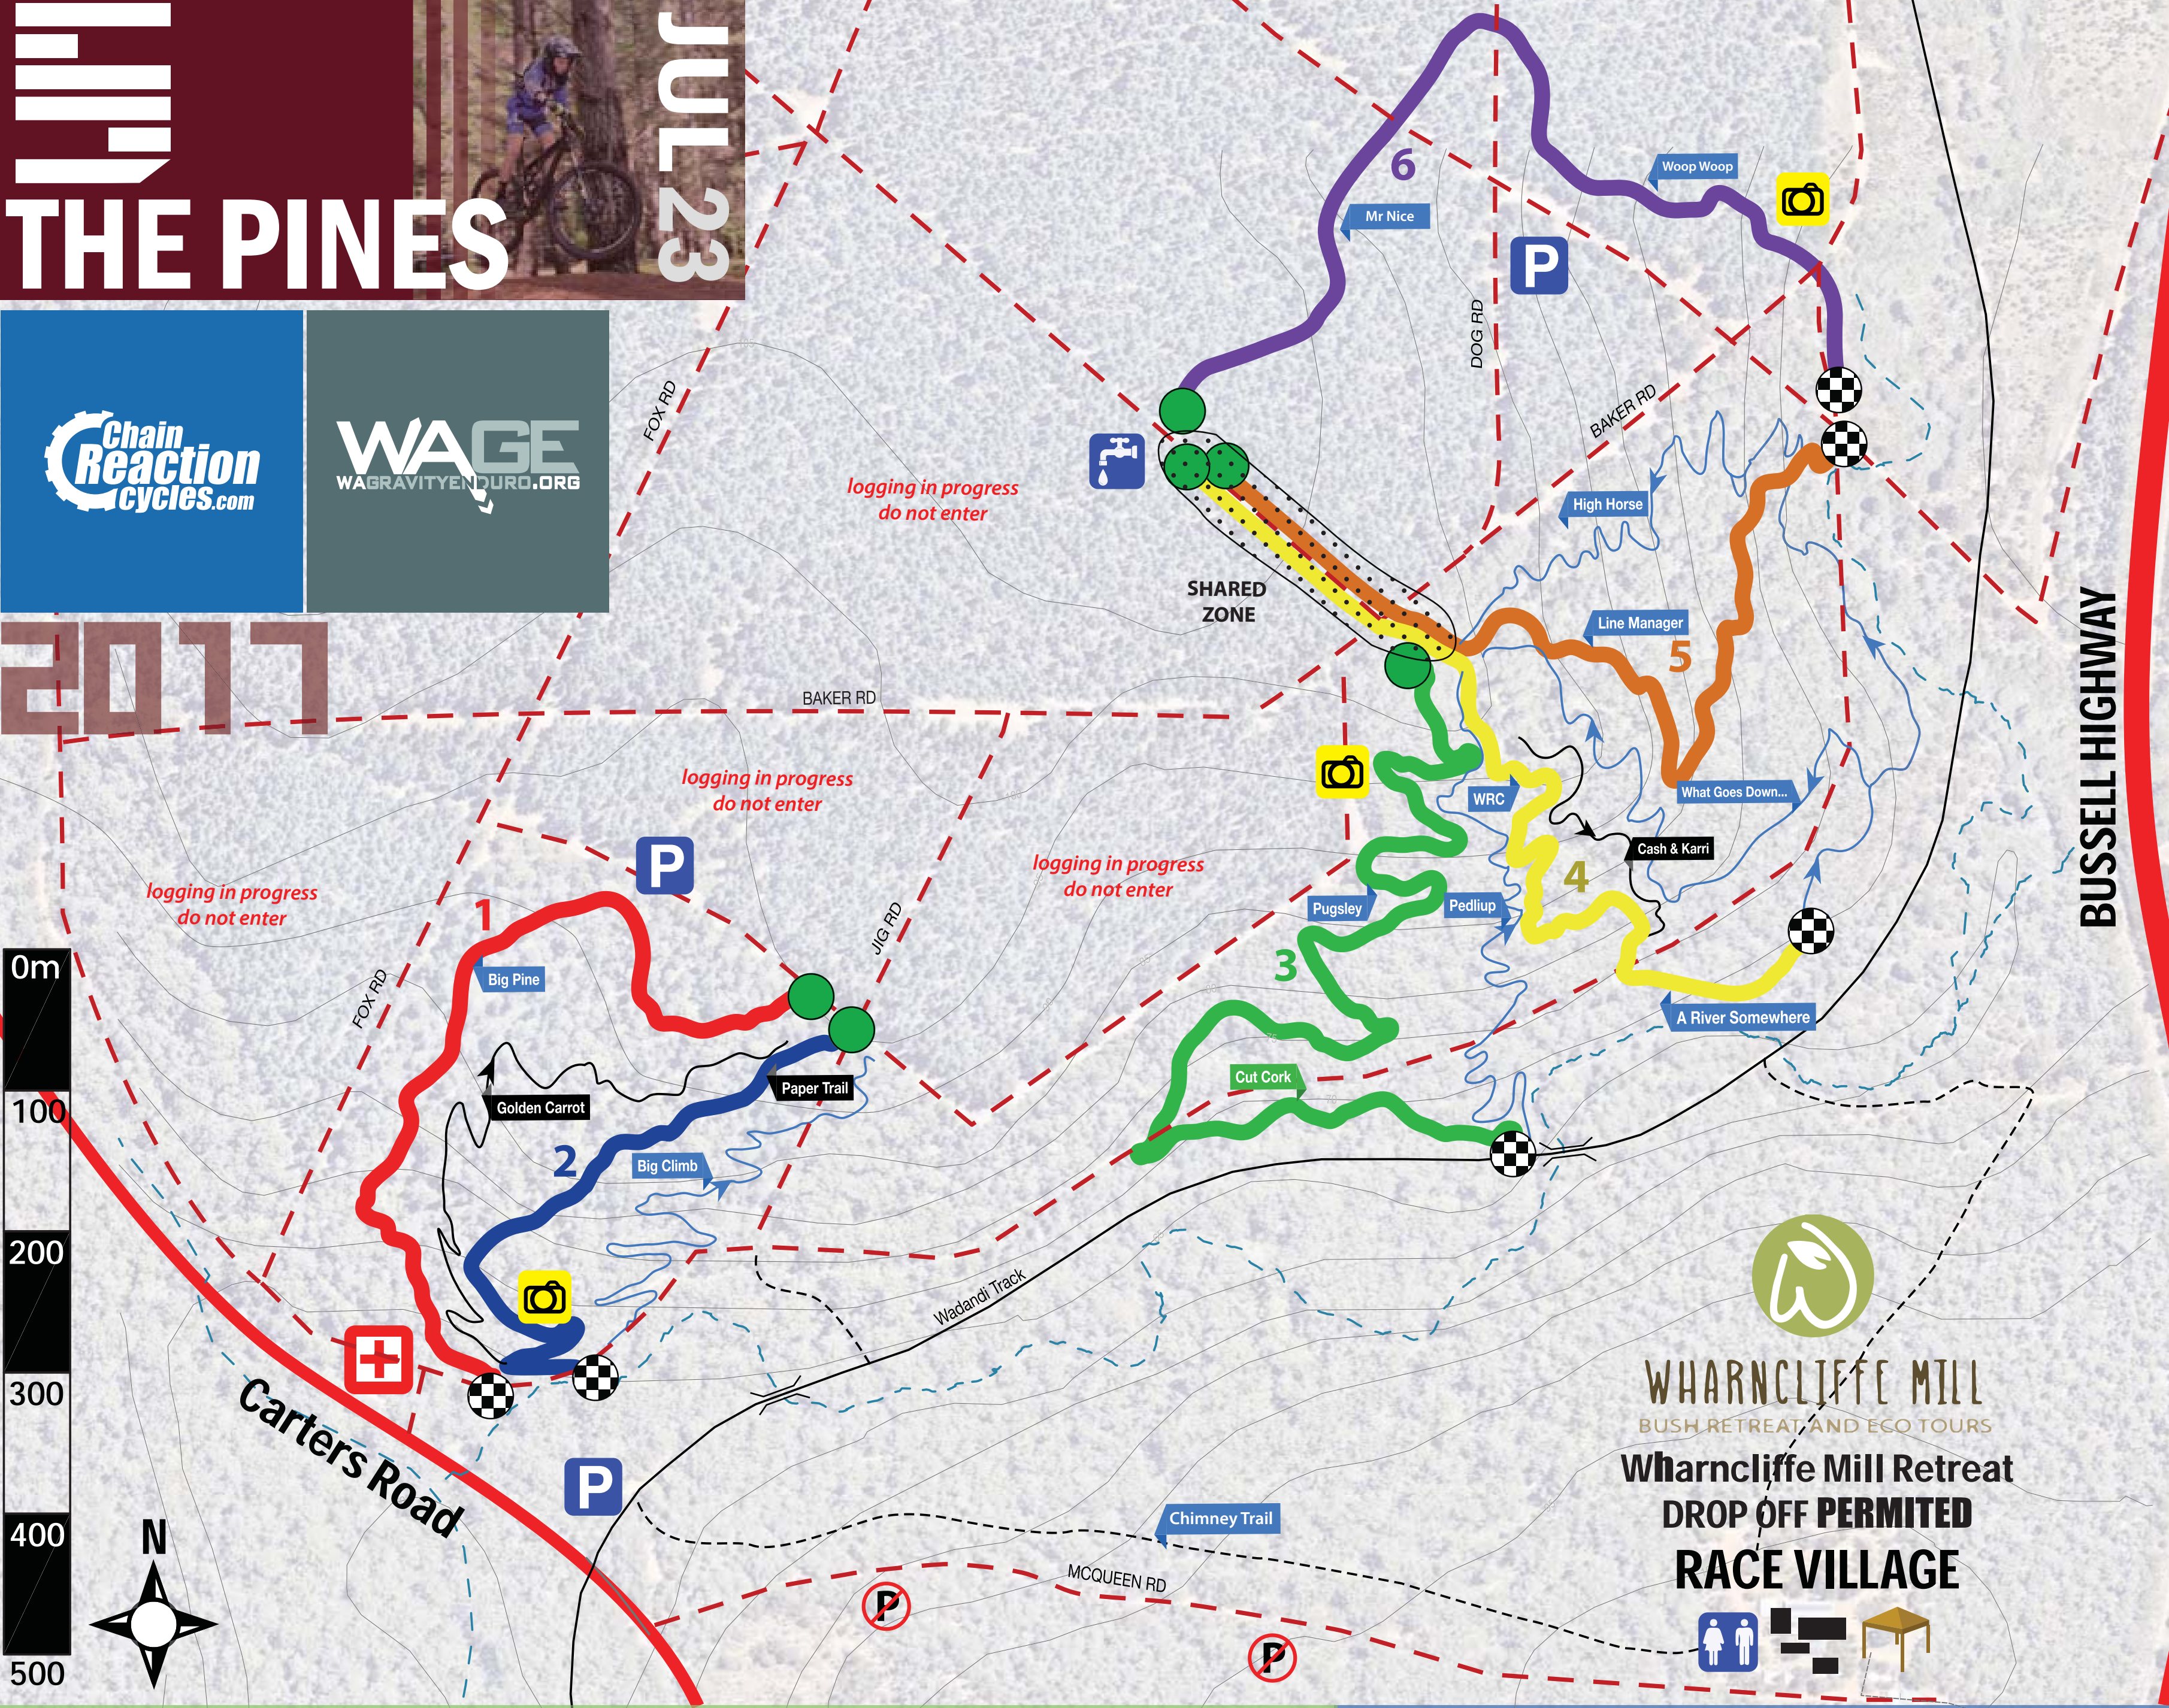

THE PINES

JUL 23

2017

MANDATORY RACE BRIEFING
WAGE Wippetts U13 9:30pm
Main Event 10:15am
Course Closure 1:15pm

- Stage 1 - Big Pine
 - Stage 2 - Pirate Trail
 - Stage 3 - Pugsley-Cut Cork
 - Stage 4 - WRC-A River Somewhere
 - Stage 5 - Line Manager
 - Stage 6 - Mr Nice-Woop Woop
-
- Race Village
 - Sealed Road
 - Unsealed / Firetrack
 - Parking
 - Toilets
 - Medical Assistance
 - Water Available
 - Spectator Opportunity

BUSSELL HIGHWAY

WHARNCLIFFE MILL
 BUSH RETREAT AND ECO TOURS
Wharncliffe Mill Retreat
DROP OFF PERMITTED
RACE VILLAGE

WEMBLEY CYCLES

GIANT