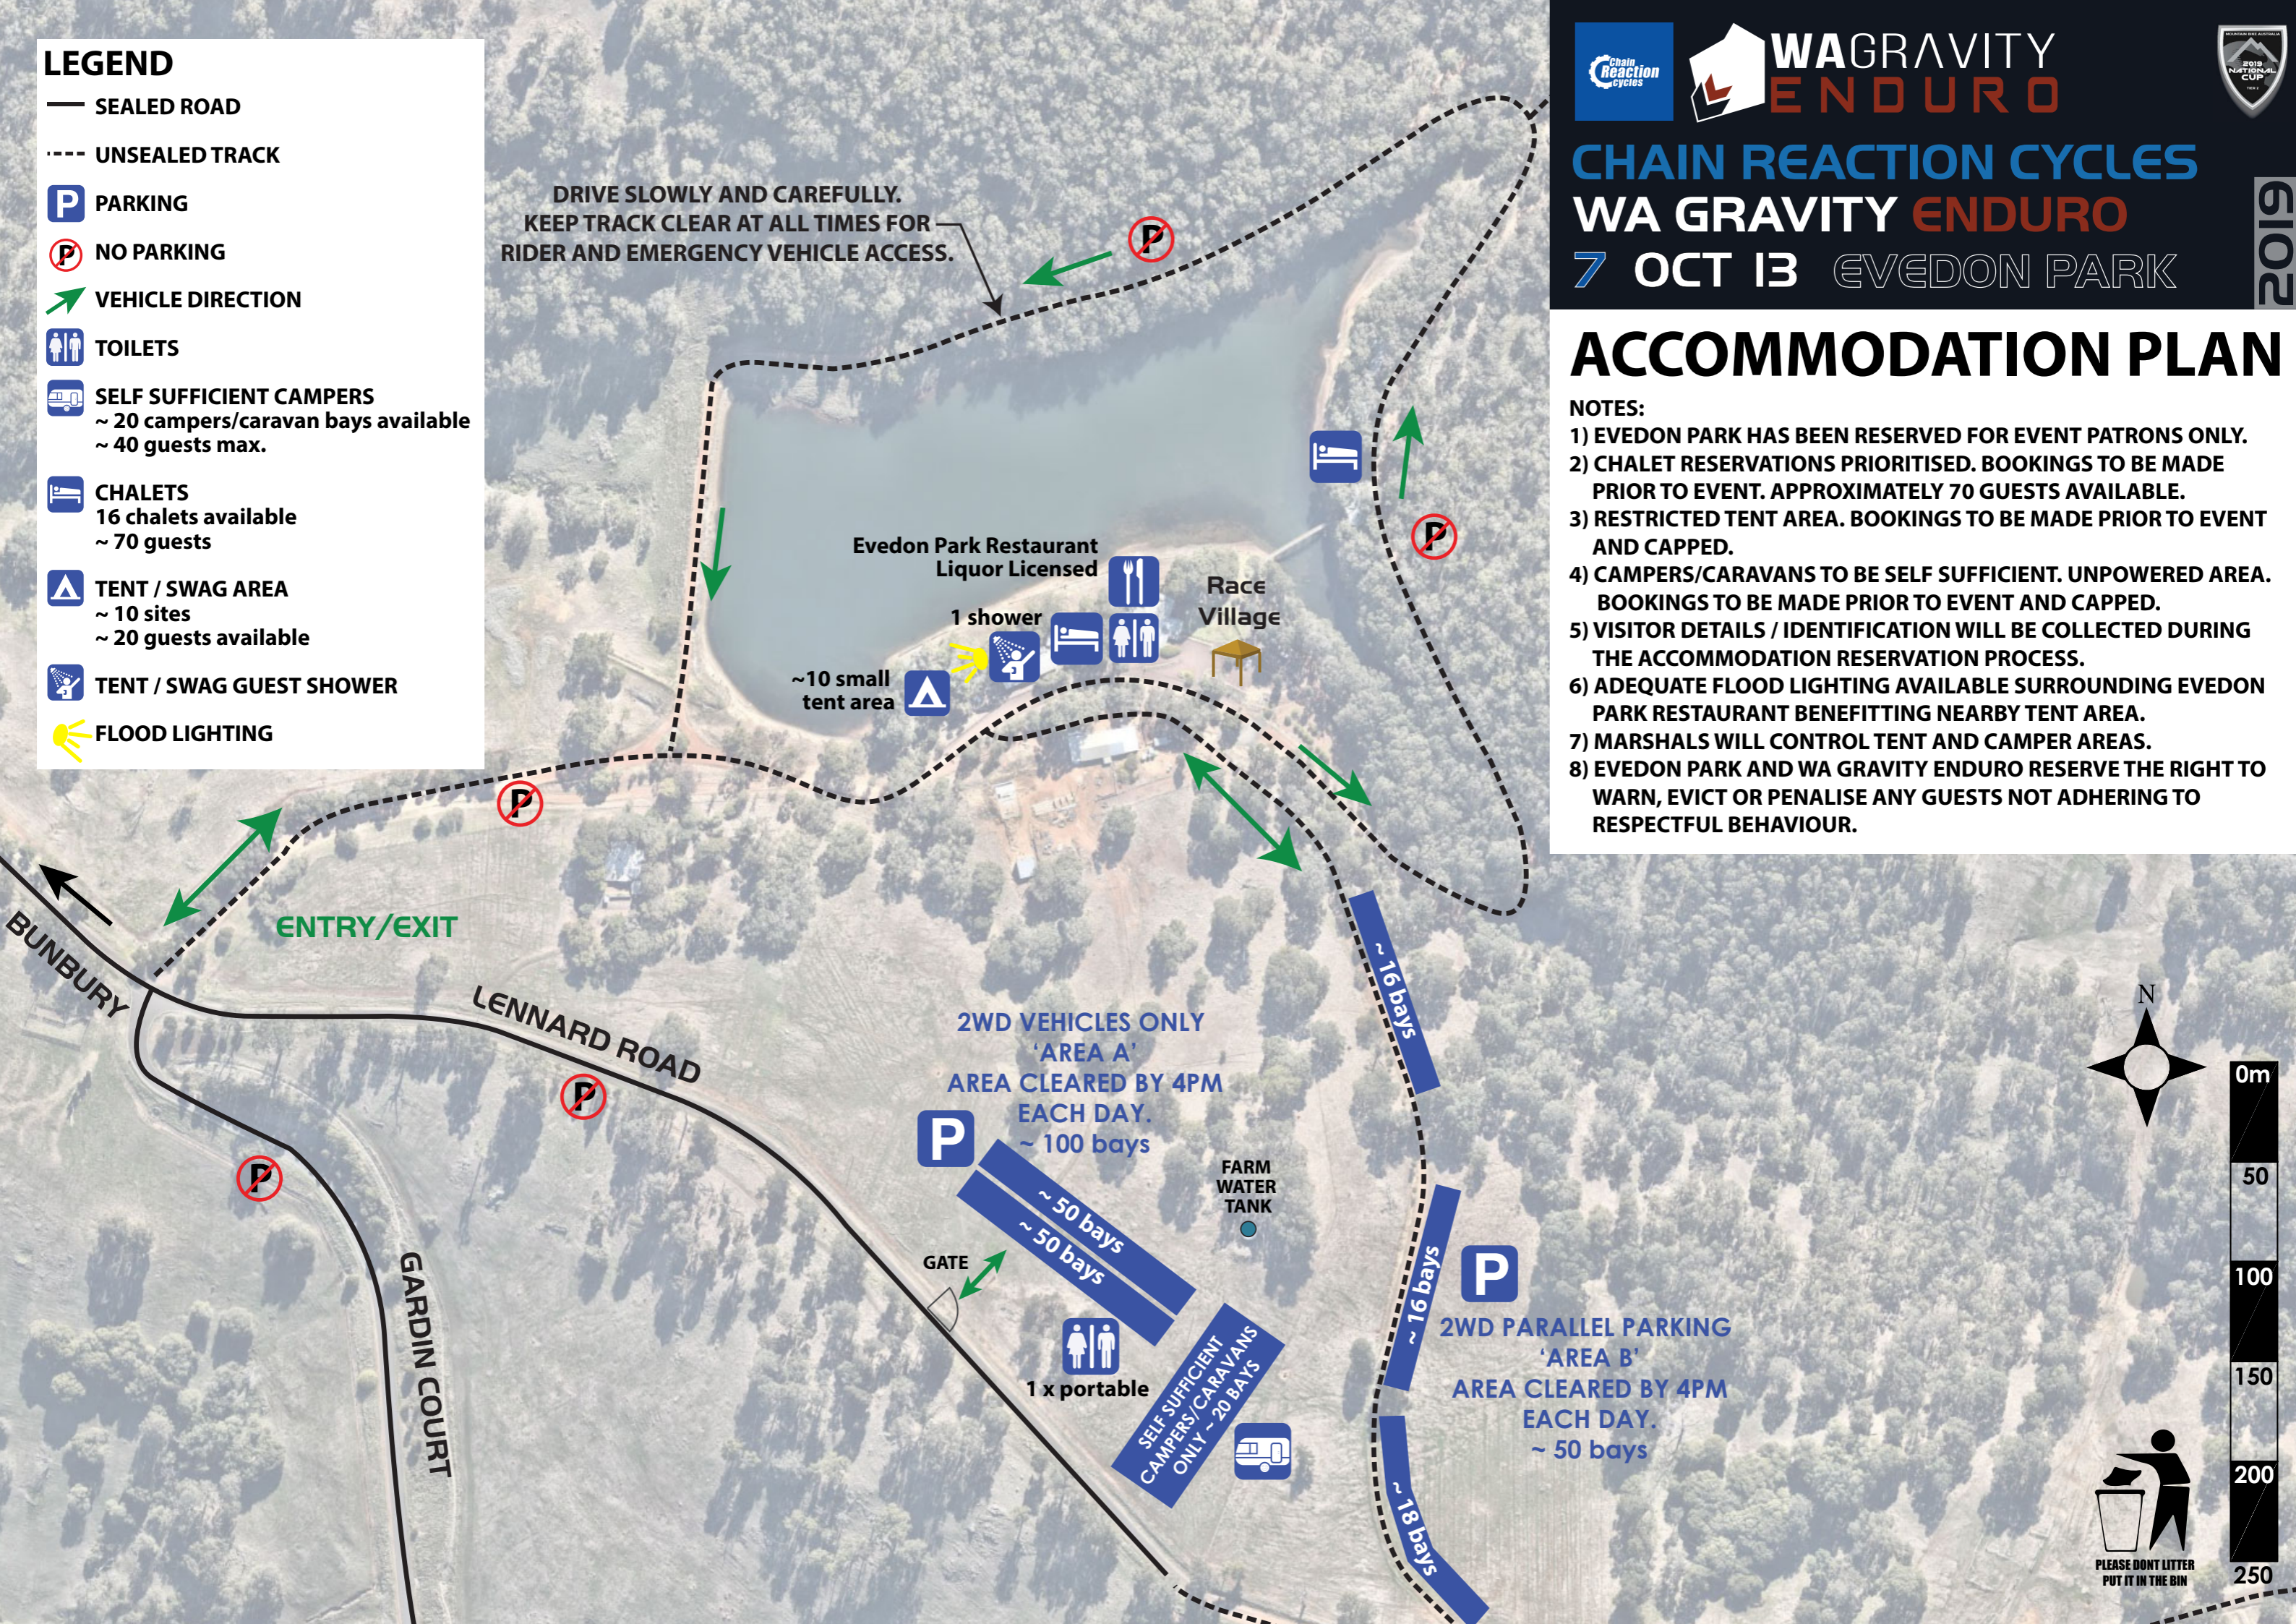

LEGEND

- SEALED ROAD
- UNSEALED TRACK
- PARKING
- NO PARKING
- VEHICLE DIRECTION
- TOILETS
- SELF SUFFICIENT CAMPERS
~ 20 campers/caravan bays available
~ 40 guests max.
- CHALETS
16 chalets available
~ 70 guests
- TENT / SWAG AREA
~ 10 sites
~ 20 guests available
- TENT / SWAG GUEST SHOWER
- FLOOD LIGHTING

DRIVE SLOWLY AND CAREFULLY.
KEEP TRACK CLEAR AT ALL TIMES FOR
RIDER AND EMERGENCY VEHICLE ACCESS.

CHAIN REACTION CYCLES

WA GRAVITY ENDURO

7 OCT 13 EVEDON PARK

2019

ACCOMMODATION PLAN

- NOTES:**
- 1) EVEDON PARK HAS BEEN RESERVED FOR EVENT PATRONS ONLY.
 - 2) CHALET RESERVATIONS PRIORITISED. BOOKINGS TO BE MADE PRIOR TO EVENT. APPROXIMATELY 70 GUESTS AVAILABLE.
 - 3) RESTRICTED TENT AREA. BOOKINGS TO BE MADE PRIOR TO EVENT AND CAPPED.
 - 4) CAMPERS/CARAVANS TO BE SELF SUFFICIENT. UNPOWERED AREA. BOOKINGS TO BE MADE PRIOR TO EVENT AND CAPPED.
 - 5) VISITOR DETAILS / IDENTIFICATION WILL BE COLLECTED DURING THE ACCOMMODATION RESERVATION PROCESS.
 - 6) ADEQUATE FLOOD LIGHTING AVAILABLE SURROUNDING EVEDON PARK RESTAURANT BENEFITTING NEARBY TENT AREA.
 - 7) MARSHALS WILL CONTROL TENT AND CAMPER AREAS.
 - 8) EVEDON PARK AND WA GRAVITY ENDURO RESERVE THE RIGHT TO WARN, EVICT OR PENALISE ANY GUESTS NOT ADHERING TO RESPECTFUL BEHAVIOUR.