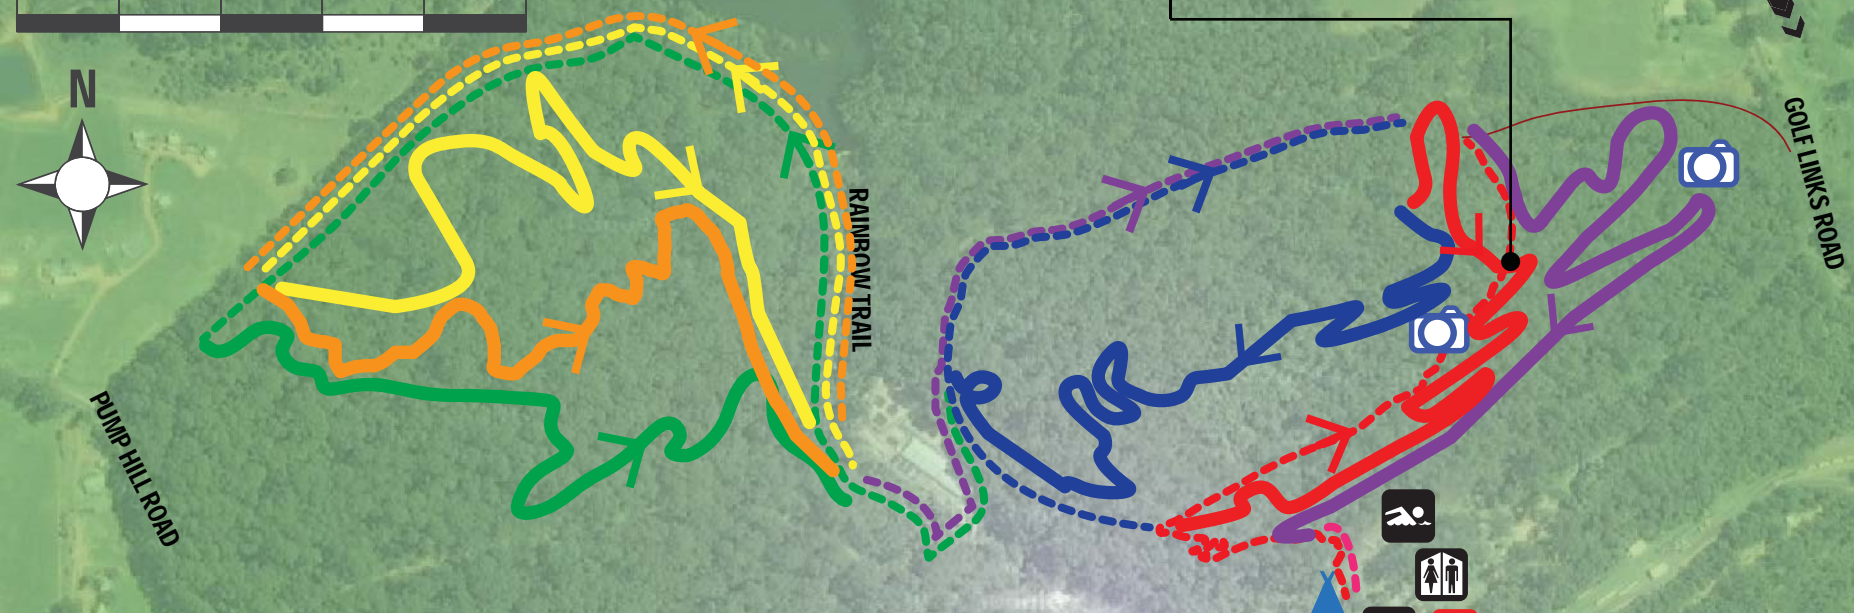

SPECTATORS / PARTICIPANTS CROSSING TRAILS MUST GIVE WAY TO RACING RIDERS

WAGE
WAGRAVITYENDURO.ORG

HIGH5
SPORTS NUTRITION

Hybrid Linings
Quality blend of Internal / External Ceilings & Walls

COMMONGROUND
TRAIL PLANNING - DESIGN - CONSTRUCTION

SWIMMING POOL RD

- Race Village to Stage 1
- STAGE 1 (timed)
- To Stage 2
- STAGE 2 (timed)
- To Stage 3
- STAGE 3 (timed)
- To Stage 4
- STAGE 4 (timed)
- To Stage 5
- STAGE 5 (timed)
- To Stage 6
- STAGE 6 (timed)
- To Race Village

CHAIN REACTION CYCLES WA GRAVITY ENDURO 2015 SERIES ROUND 1 PEMBERTON